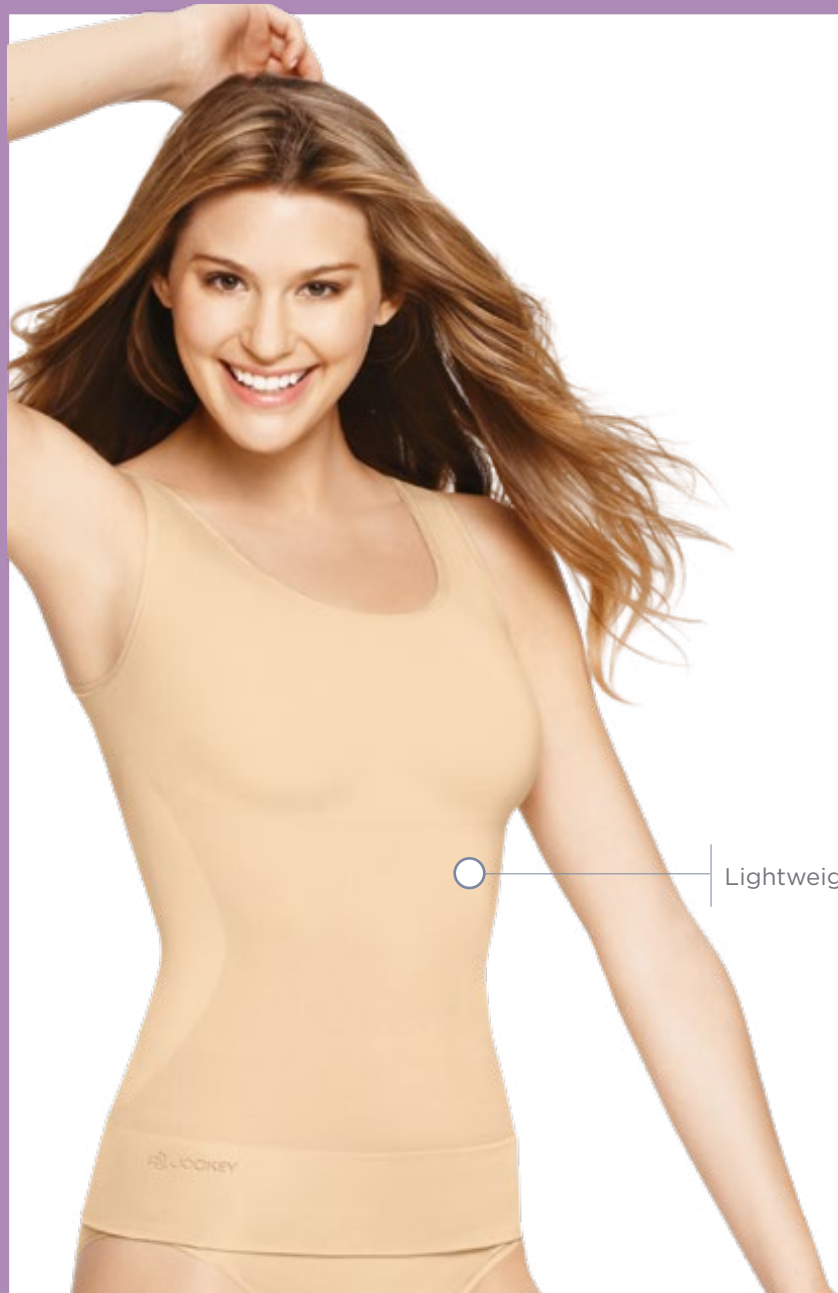

Lightweight Fabric

Skin

SIZE: S • M • L • XL

SHAPEWEAR

STYLE NO. 6706

TANK

COMFORT FEATURES

- Seamless shaping technology for all day comfort
- Power zones to slim and shape tummy, waistline and back

AVAILABLE COLOURS: 2

Skin

Black

0105 Bulk Box by Colour

MRP : ₹ 1199/-