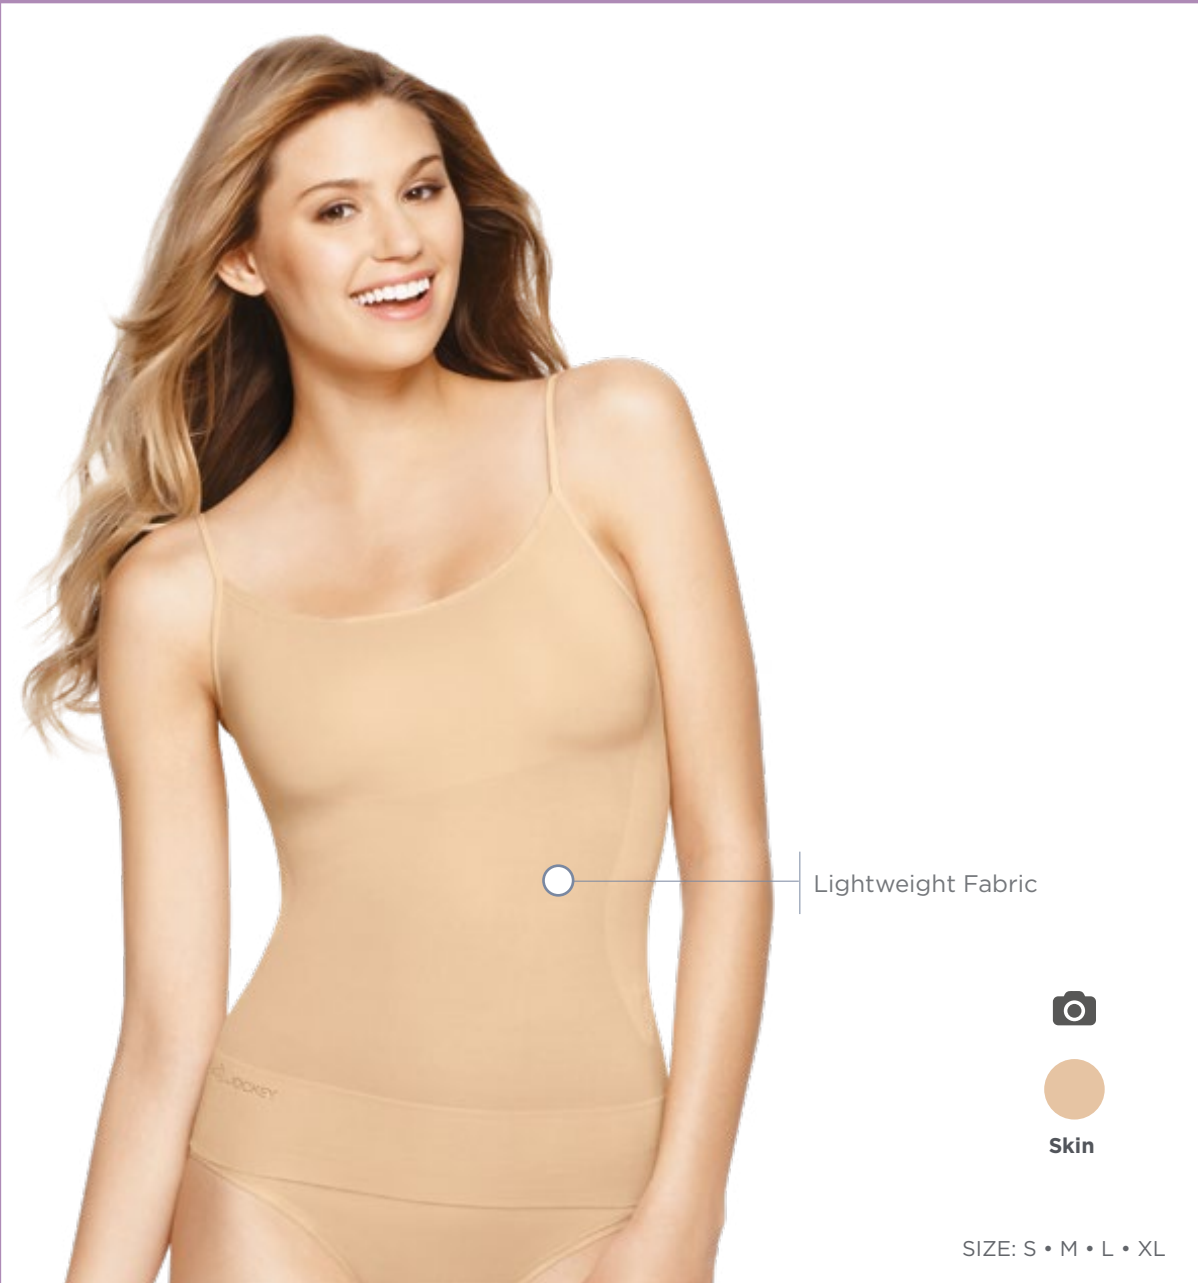

SHAPEWEAR

STYLE NO. 6705

CAMISOLE

COMFORT FEATURES

- Seamless shaping technology for all day comfort
- Power zones to slim and shape tummy, waistline and back
- Soft and smooth adjustable straps

AVAILABLE COLOURS: 2

Skin

Black

0105 Bulk Box by Colour

MRP : ₹ 1049/-