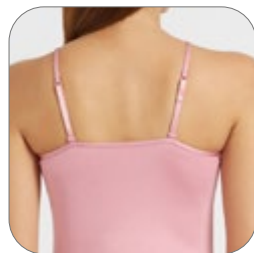

MRP : ₹ 259/-

INTERNATIONAL
COLLECTION

Peach Blossom

SIZE: S • M • L • XL

INTERNATIONAL COLLECTION

STYLE NO. 1805

CAMISOLE

COMFORT FEATURES