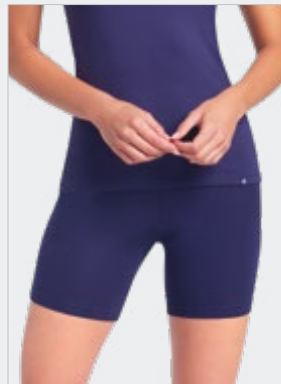

Full Brief:

This panty sits on navel waist line, gives full coverage at the back.

TYPES OF UNDERWEAR

Boy Leg:

These resemble shorts but have a lower-cut leg covering most of the upper thigh.

Boy Shorts:

This resembles as shorts that cover the upper thigh more than Boy leg.