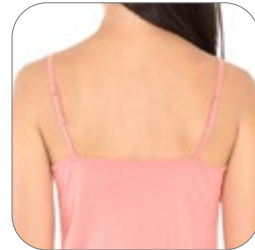

FASHION ESSENTIALS

STYLE NO. FE10

CAMISOLE

COMFORT FEATURES

Super Combed Cotton
Elastane Stretch fabric

Soft and smooth
adjustable straps

Label Free for all day
comfort

AVAILABLE COLOURS: 3

Black

Peach Blossom

Classic Navy

0105 Bulk Box by Colour

MRP : ₹ 399/-

Lace neckline

Peach Blossom

SIZE: S • M • L • XL • XXL