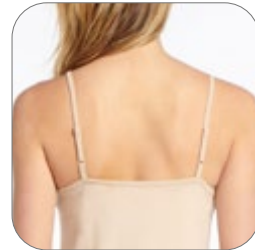

SIMPLE COMFORT

STYLE NO. 1489

KURTI SLIP

COMFORT FEATURES

AVAILABLE COLOURS: 3

White

Black

Skin

0105 Bulk Box by colour

MRP : ₹ 329/-

Side slits for ease and
comfort

Skin

SIZE: S • M • L • XL • XXL