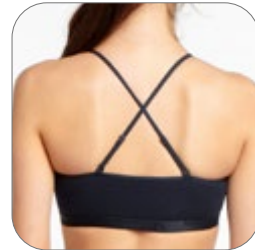

Cross back styling

Black

SIZE: S • M • L

COMFIES

STYLE NO. 1351

CROP TOP

COMFORT FEATURES

Super Combed Cotton
Elastane Stretch fabric